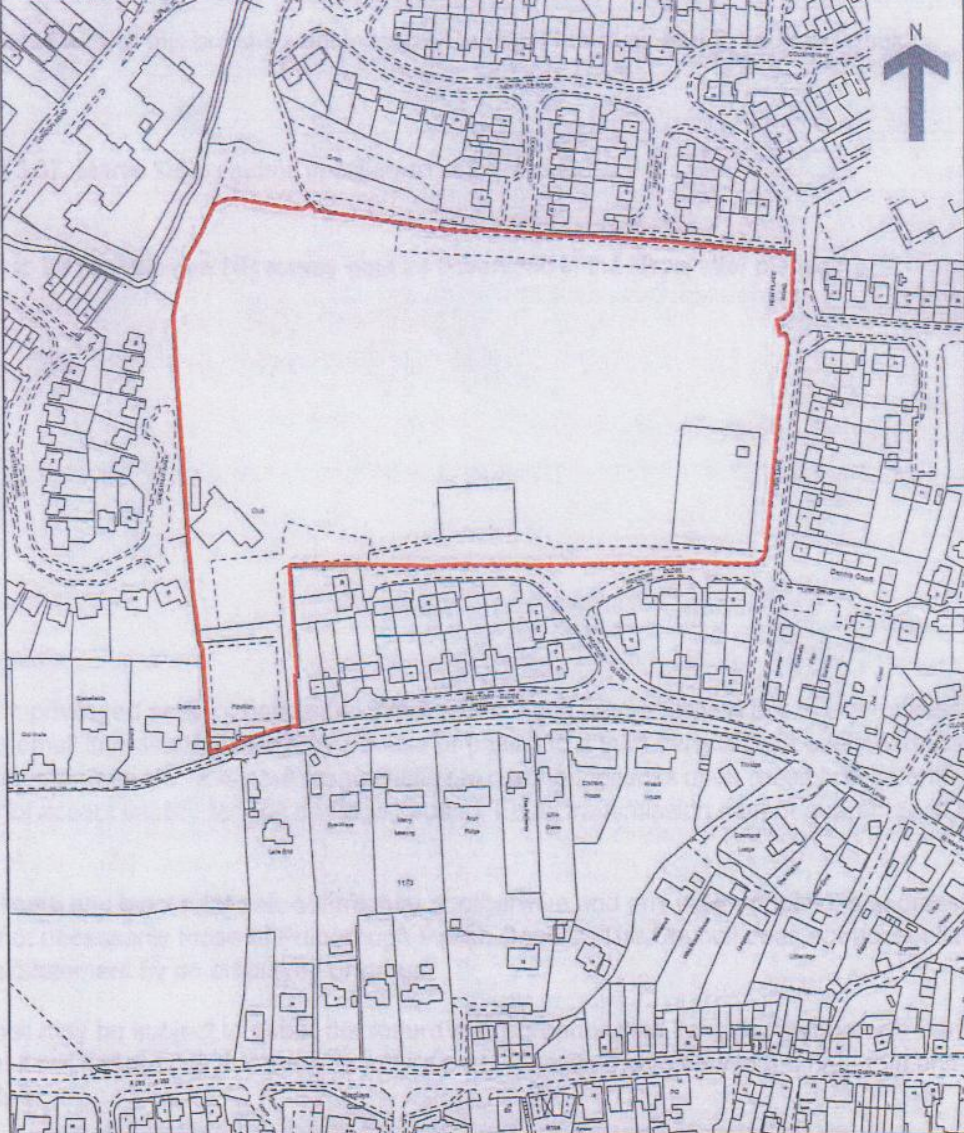

Land Registry
Official copy of
title plan

Title number WSX304727
Ordnance Survey map reference TQ0518NW
Scale 1:2500
Administrative area West Sussex: Horsham

This official copy issued on 18 January 2007 shows the state of this title plan on 18 January 2007 at 14:13:27. It is admissible in evidence to the same extent as the original (s.67 Land Registration Act 2002).
This title plan shows the general position, not the exact line, of the boundaries. It may be subject to distortions in scale. Measurements scaled from this plan may not match measurements between the same points on the ground. See Land Registry Public Guide 7 - Title Plans.
This title is dealt with by Land Registry, Portsmouth Office.