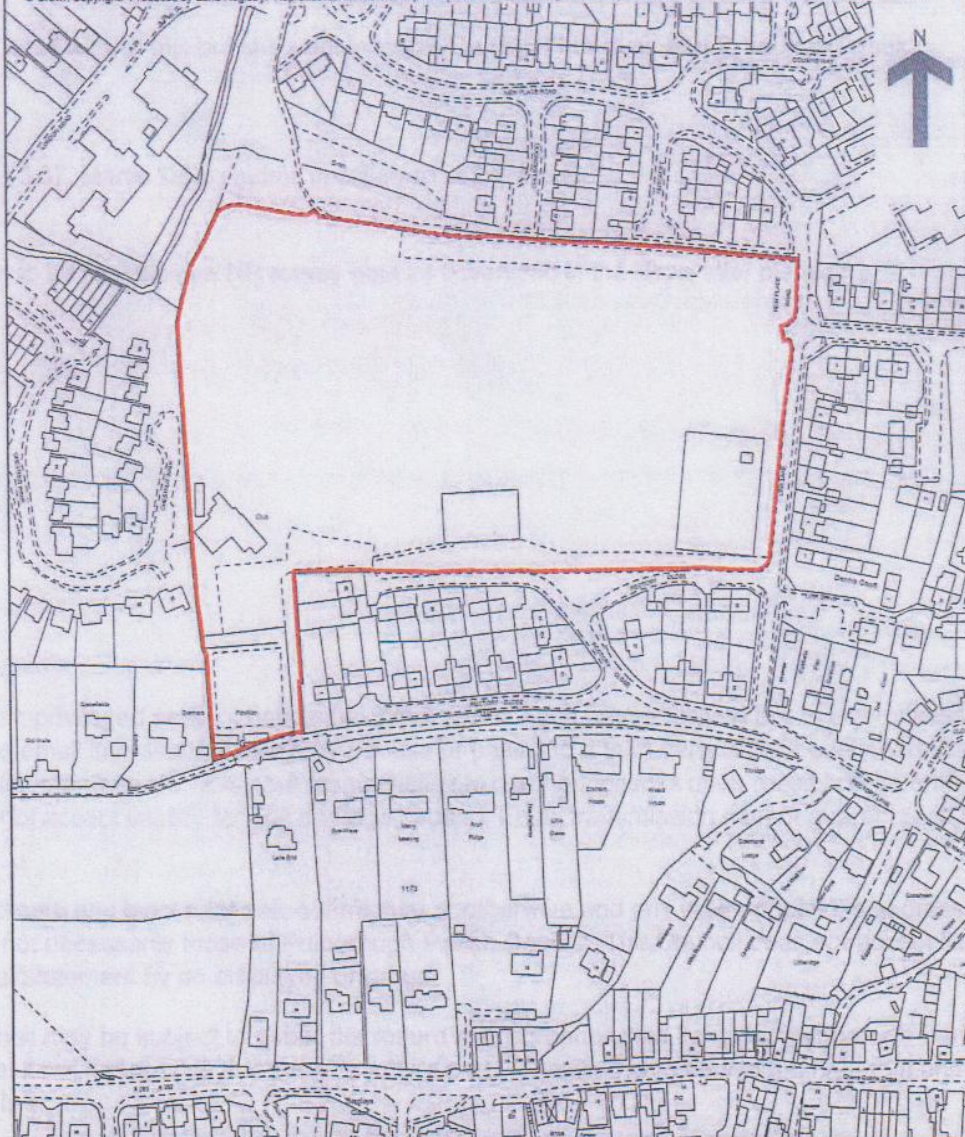

Land Registry
Official copy of
title plan

Title number WSX304727
Ordnance Survey map reference TQ0518NW
Scale 1:2500
Administrative area West Sussex: Horsham

This official copy issued on 18 January 2007 shows the state of this title plan on 18 January 2007 at 14:13:27. It is admissible in evidence to the same extent as the original (s.67 Land Registration Act 2002).
This title plan shows the general position, not the exact line, of the boundaries. It may be subject to distortions in scale. Measurements scaled from this plan may not match measurements between the same points on the ground. See Land Registry Public Guide 7 - Title Plans.
This title is dealt with by Land Registry, Portsmouth Office.