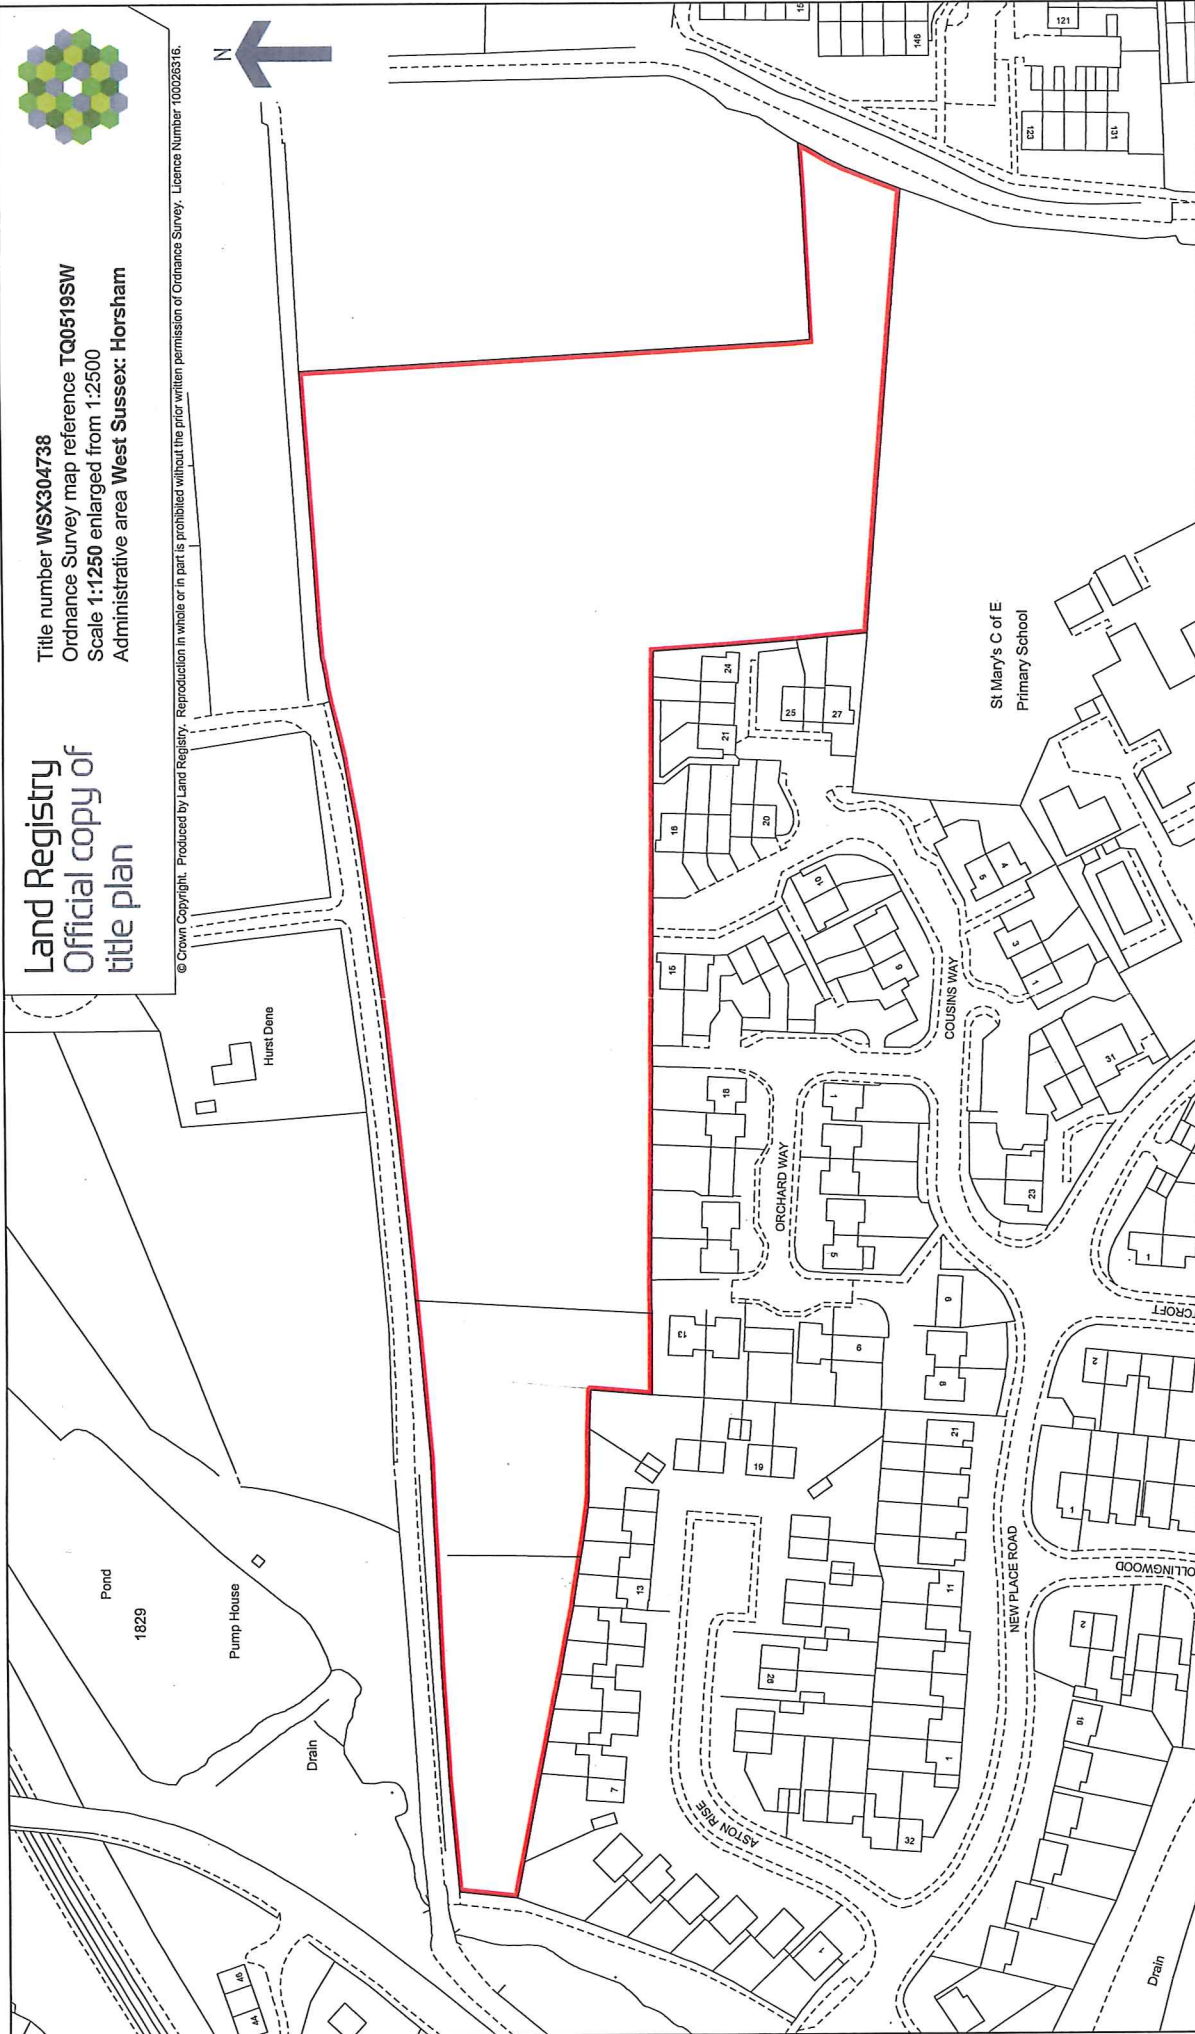

Title number **WSX304738**
Ordnance Survey map reference **TQ0519SW**
Scale **1:1250** enlarged from 1:2500
Administrative area **West Sussex: Horsham**

Land Registry
Official copy of
title plan

This official copy issued on 20 December 2006 shows the state of this title plan on 20 December 2006 at 08:59:13. It is admissible in evidence to the same extent as the original (s.67 Land Registration Act 2002).
This title plan shows the general position, not the exact line, of the boundaries. It may be subject to distortions in scale. Measurements scaled from this plan may not match measurements between the same points on the ground. See Land Registry Public Guide 7 - Title Plans.
This title is dealt with by Land Registry, Portsmouth Office.