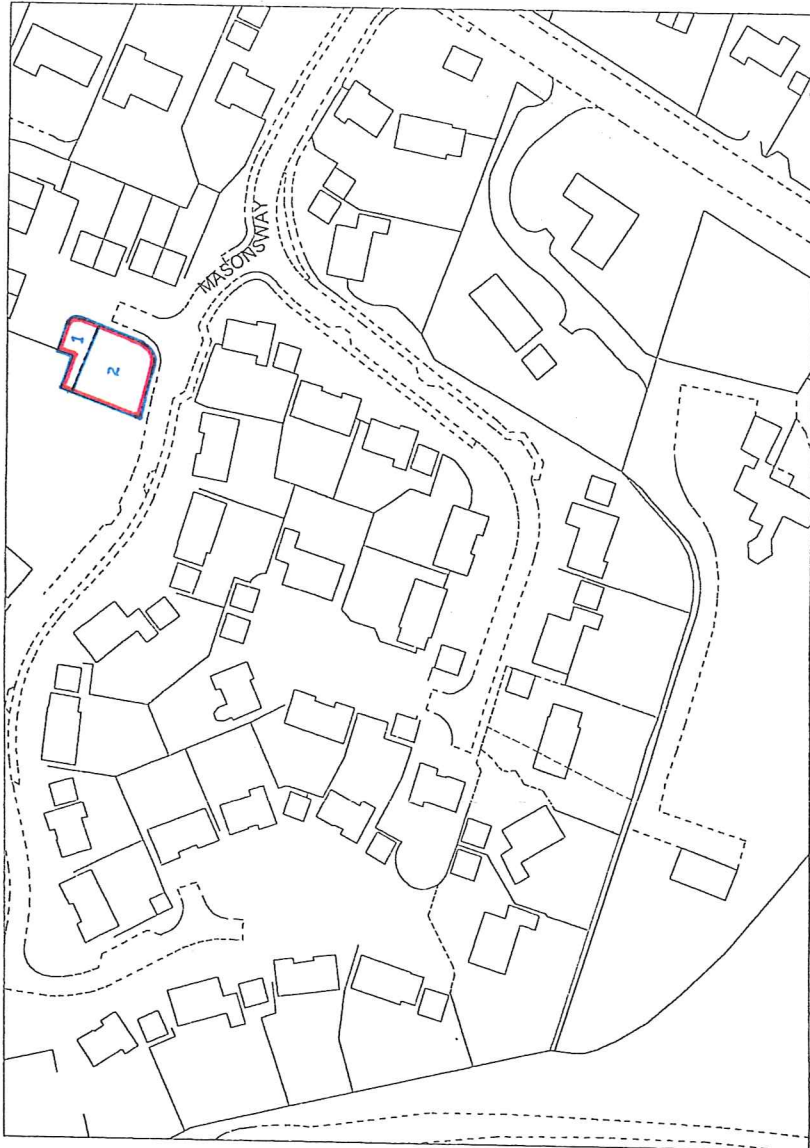

H.M. LAND REGISTRY		TITLE NUMBER	
WSX 234626		Scale	
ORDNANCE SURVEY PLAN REFERENCE	T00520	SECTION A	1/1250
COUNTY	WEST SUSSEX	DISTRICT	HORSHAM
© Crown Copyright			

This title plan shows the general position of the boundaries: it does not show the exact line of the boundaries. Measurements scaled from this plan may not match measurements between the same points on the ground. For more information see Land Registry Public Guide 7 - Title Plans.

This official copy shows the state of the title plan on 8 September 2006 at 10:21:57. It may be subject to distortions in scale.

Under s.67 of the Land Registration Act 2002, this copy is admissible in evidence to the same extent as the original.

Produced on 8 September 2006.

© Crown copyright. Produced by HMLR. Further reproduction in whole or part is prohibited without the prior written permission of Ordnance Survey. Licence Number GD272728.

This title is dealt with by the Portsmouth District Land Registry.