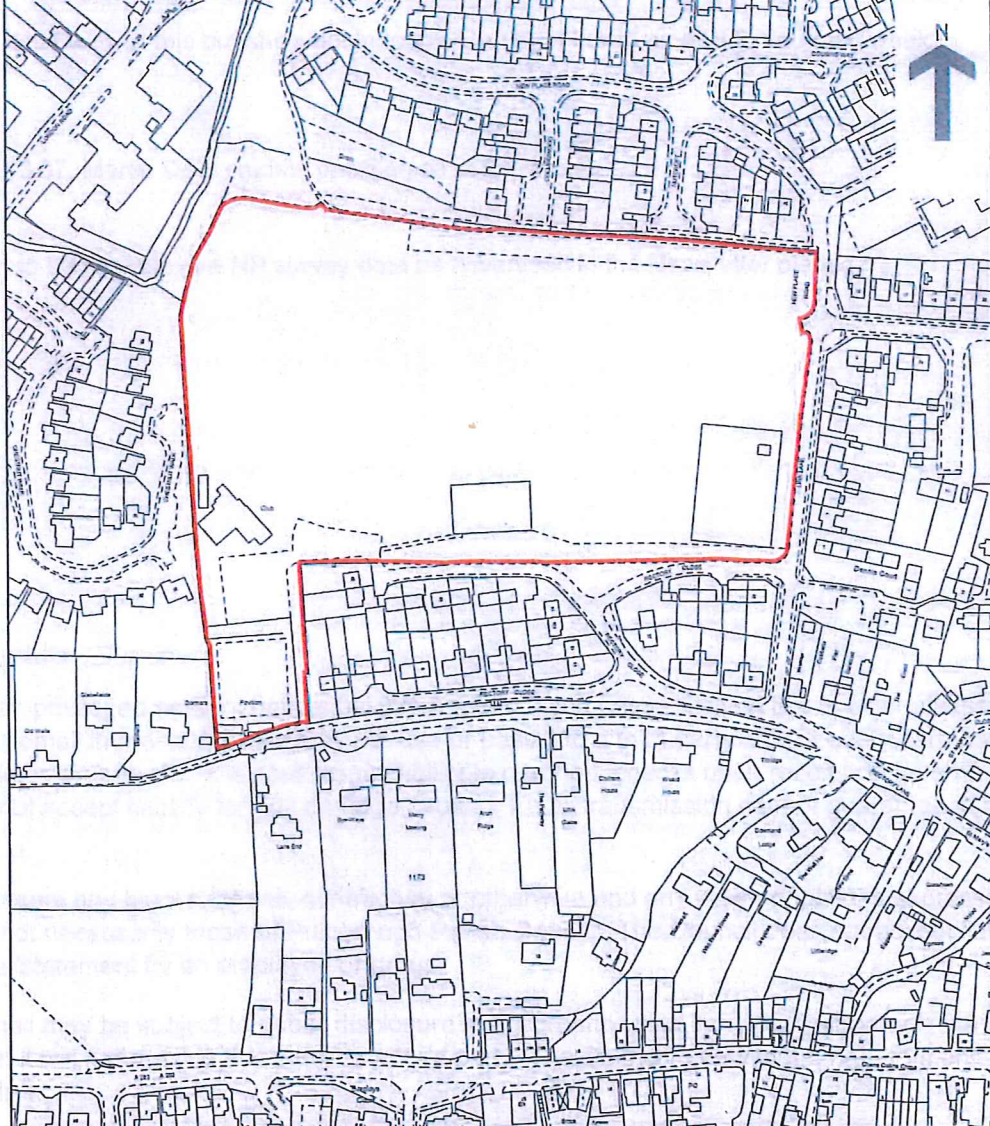

Land Registry
Official copy of
title plan

Title number WSX304727
Ordnance Survey map reference TQ0518NW
Scale 1:2500
Administrative area West Sussex: Horsham

This official copy issued on 18 January 2007 shows the state of this title plan on 18 January 2007 at 14:13:27. It is admissible in evidence to the same extent as the original (s.67 Land Registration Act 2002).
This title plan shows the general position, not the exact line, of the boundaries. It may be subject to distortions in scale. Measurements scaled from this plan may not match measurements between the same points on the ground. See Land Registry Public Guide 7 - Title Plans.
This title is dealt with by Land Registry, Portsmouth Office.